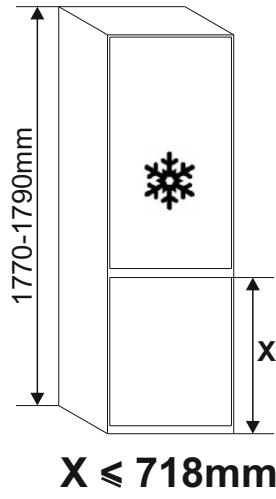

1

OPTION 5

L01	567x510mm
L02	567x150mm
L04	2111x555mm
L08	567x510mm