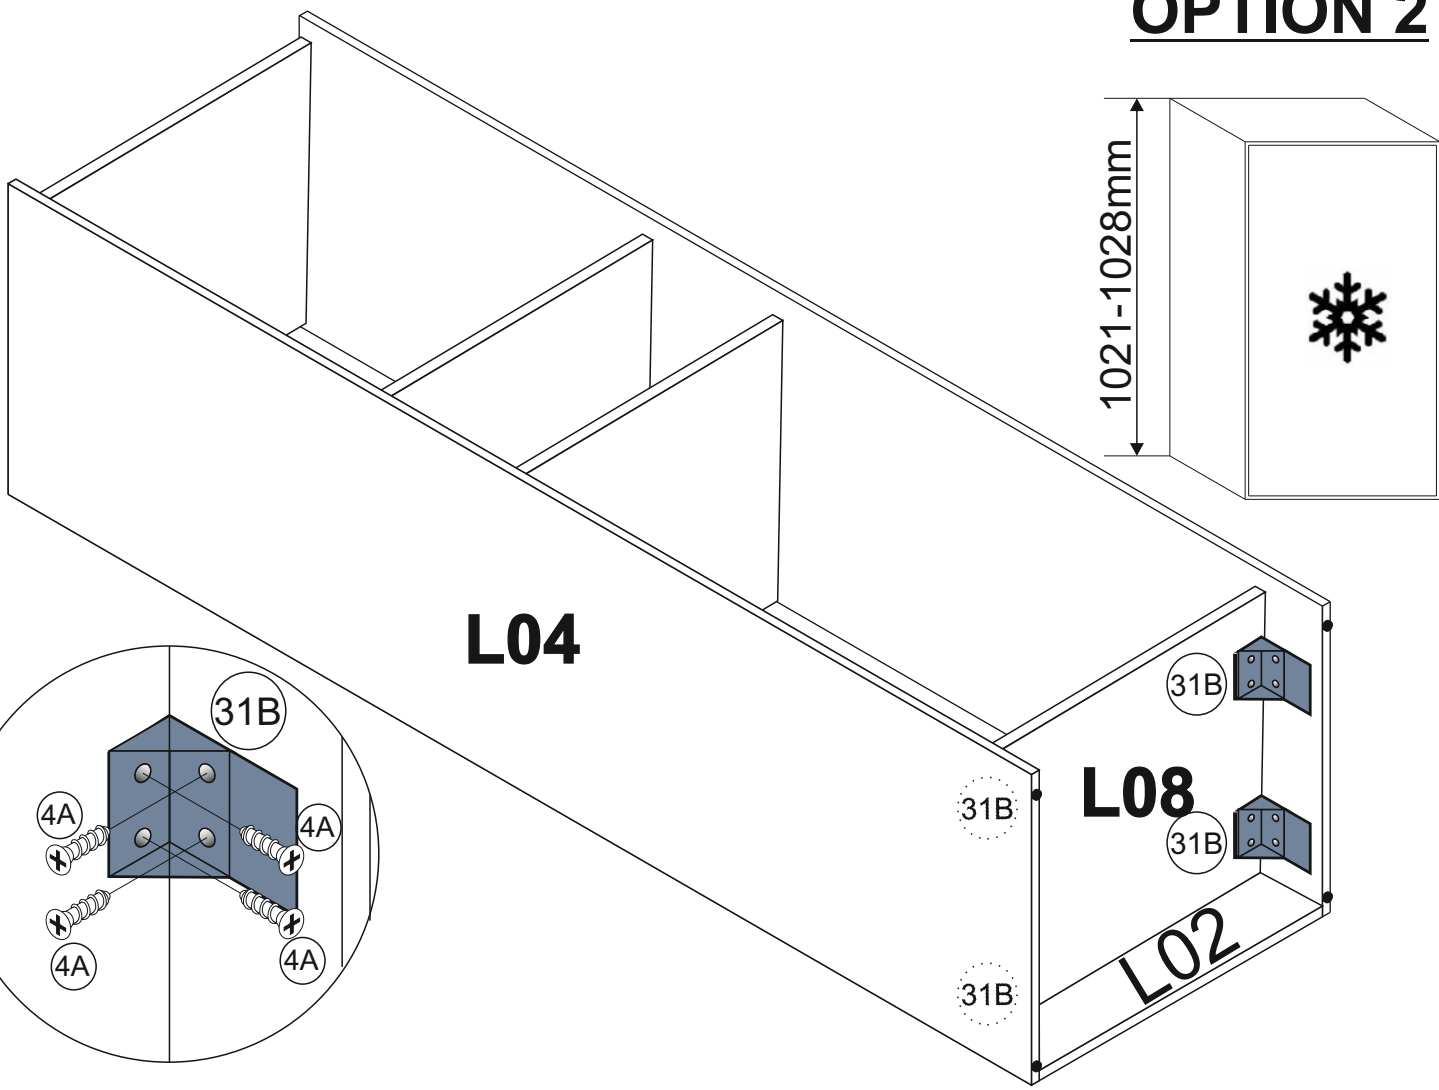

31
x3

VI

E10 417mm x 510mm

E10

VII

E40 713mm x 446mm

IX

CORNER KUCHENBLOCK 220cm
84336015
A, B, C, D, F, G, J, Z01.

8

L04

L08

L10 567x500mm

1

OPTION 2

L01	567x510mm
L02	567x150mm
L04	2111x555mm
L08	567x510mm

2

OPTION 2

L03	2111x555mm
L05	495x596mm
L06	369x596mm
L07	1086x596mm

3

OPTION 2

4

31 x3

5

OPTION 2

6

7

OPTION 2

8

L10 567x500mm

1

OPTION 3

L01	567x510mm
L02	567x150mm
L04	2111x555mm
L08	567x510mm