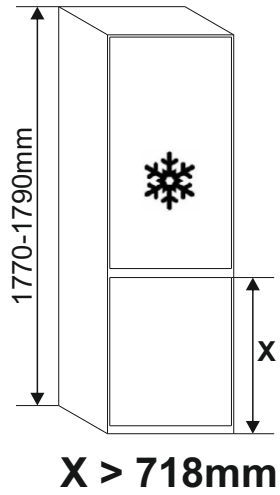

31
x3

VI

E10 417mm x 510mm

E10

VII

E40 713mm x 446mm

IX

CORNER KUCHENBLOCK 220cm
84336015
A, B, C, D, F, G, J, Z01.

L03	2111x555mm
L05	495x596mm
L06	369x596mm
L07	1086x596mm

3

OPTION 5

4

5

6

OPTION 5

1

OPTION 6

L01	567x510mm
L02	567x150mm
L04	2111x555mm
L08	567x510mm

2

OPTION 6

L03

L07

L06

L05

L03	2111x555mm
L05	495x596mm
L06	369x596mm
L07	1086x596mm

3

OPTION 6

4

5

OPTION 6

X > 718mm

6