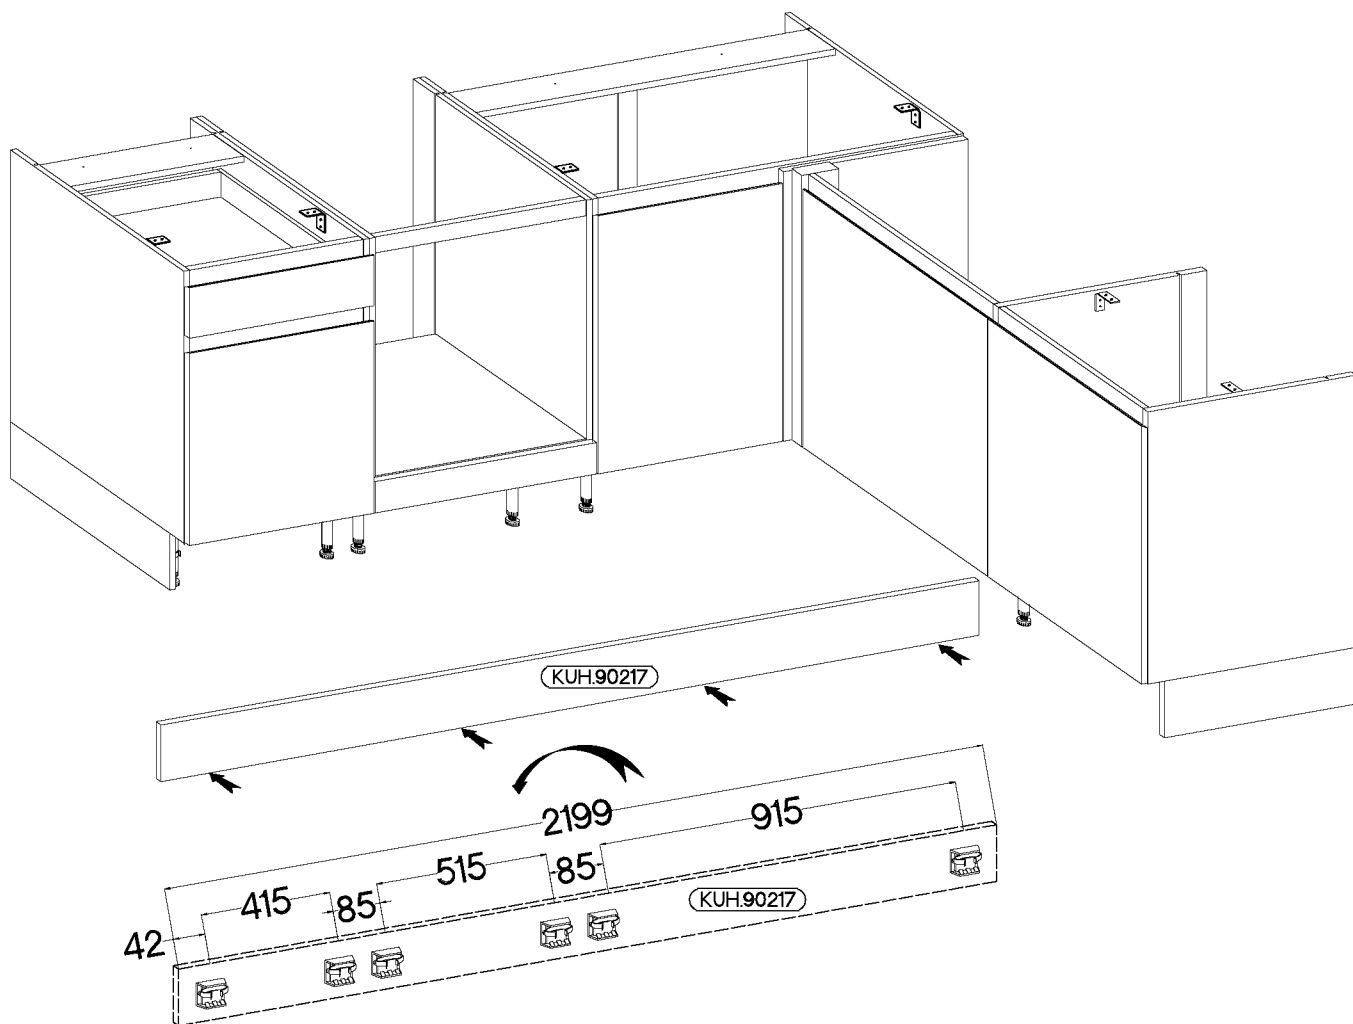

5

+3.5x13mm

P5

12

F16

6