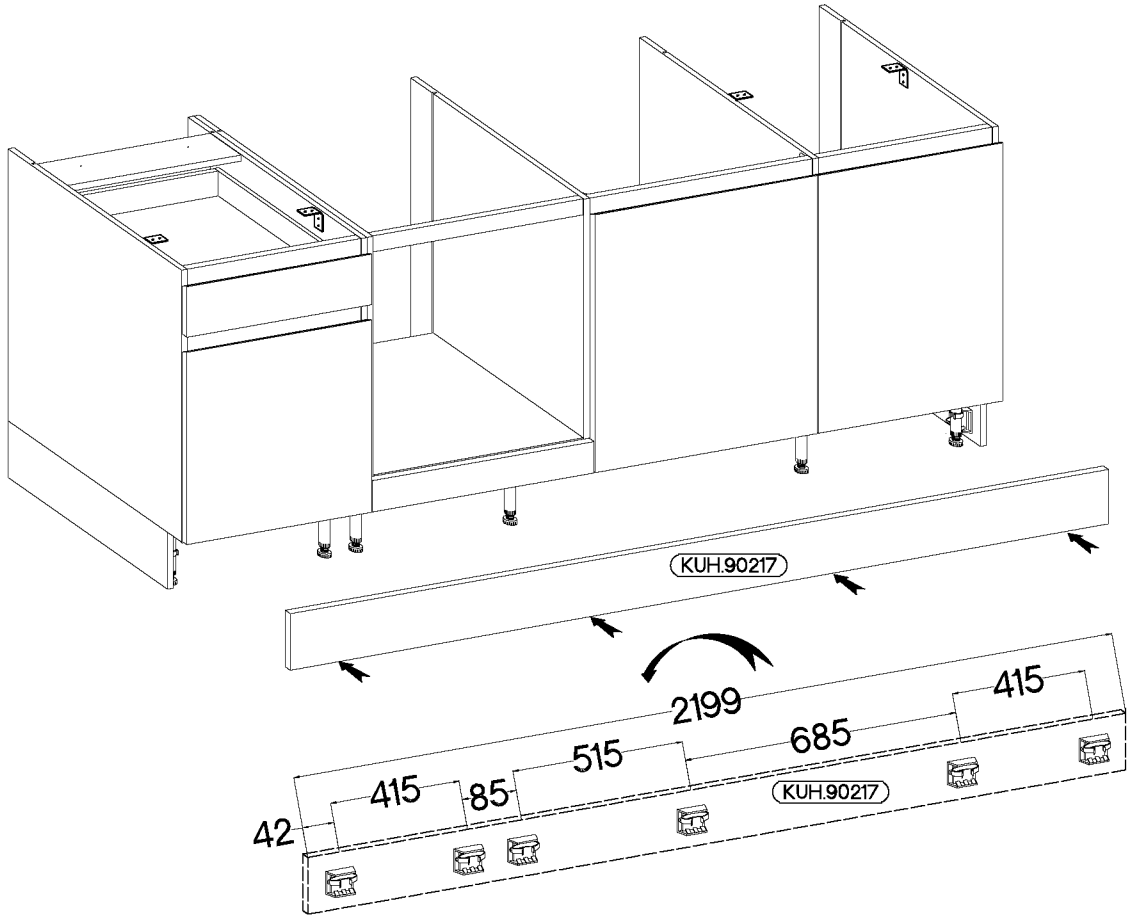

84-200-...
ADANA
Zeile 200
APL

VARIANT 1

VARIANT 2

VARIANT 1

Colli	Spare Part	Dimension
Colli 6/6	KUH.20001	2200x600x38
	KUH.90215 x2	515x150x16
	KUH.90217	2199x150x16

1

±3.5x13mm		
	P5	F16
	8	4

2

±3.5x13mm		
	P5	F16
	12	6

4.0x35mm	3.5x13mm
	
R3	P5
2	8

VARIANT 2

Colli	Spare Part	Dimension
Colli 2/2	KUH.20116	1105x600x38
	KUH.90287	1176x150x16

Colli	Spare Part	Dimension
Colli 6/6	KUH.20001	2200x600x38
	KUH.90215 x2	515x150x16
	KUH.90217	2199x150x16

V 1

±4.0x25mm
R
6

V 2

±4.0x25mm
R
10

V 3