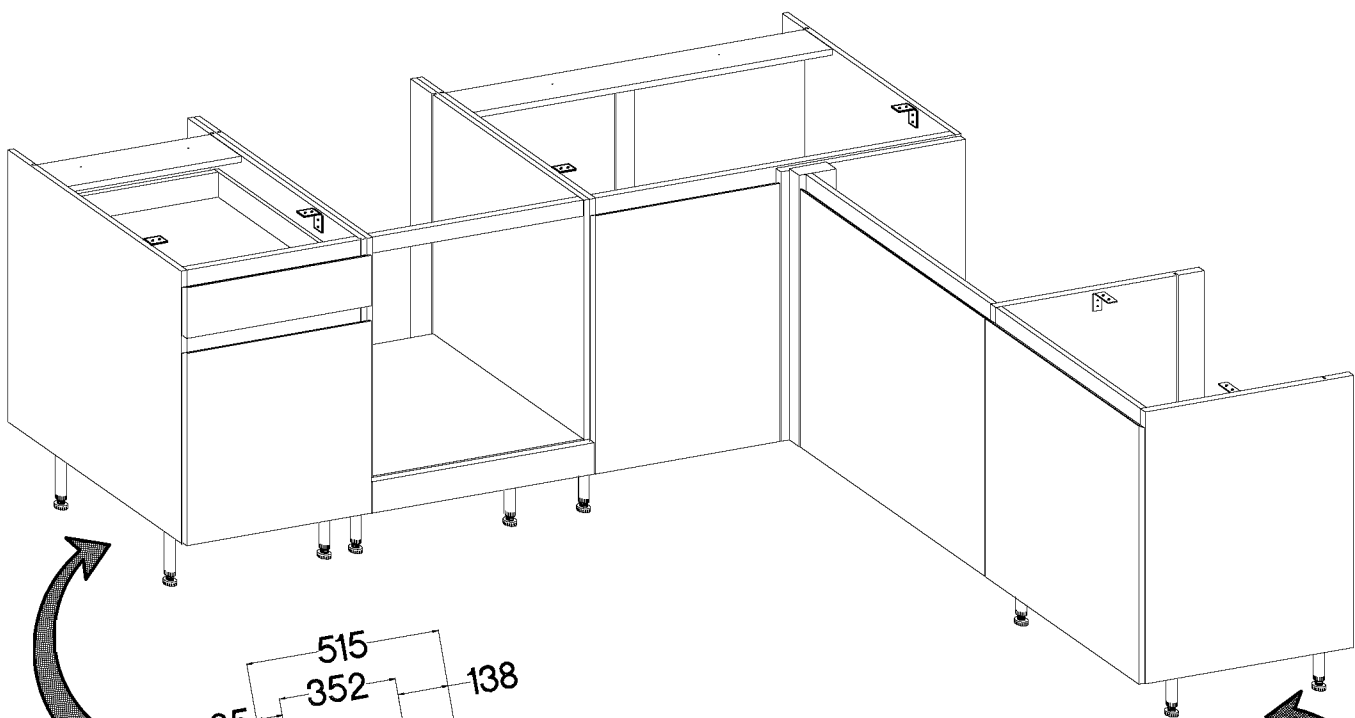

4

±3.5x13mm

P5

8

F16

4

KUH.90215