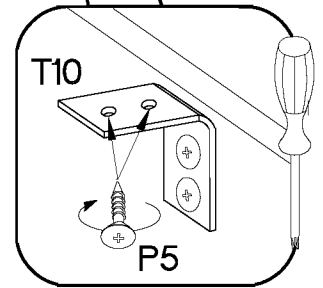

84-200-...
ADANA
Zeile 200
APL

VARIANT 1

VARIANT 2

VARIANT 1

Colli	Spare Part	Dimension
Colli 6/6	KUH.20001	2200x600x38
	KUH.90215 x2	515x150x16
	KUH.90217	2199x150x16

1

±3.5x13mm		
	P5	F16
	8	4

2

±3.5x13mm		
	P5	F16
	12	6

4.0x35mm	3.5x13mm
	
R3	P5
2	8

VARIANT 2

Colli	Spare Part	Dimension
Colli 2/2	KUH.20116	1105x600x38
	KUH.90287	1176x150x16

Colli	Spare Part	Dimension
Colli 6/6	KUH.20001	2200x600x38
	KUH.90215 x2	515x150x16
	KUH.90217	2199x150x16

V 1

±4.0x25mm
R
6

V 2

±4.0x25mm
R
10

V 3