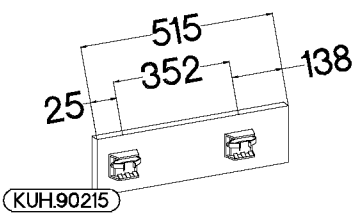

4

±3.5x13mm

P5

8

F16

4

KUH.90215