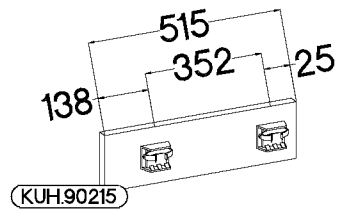

4

±3.5x13mm

P5

8

F16

4

KUH.90215

KUH.90215