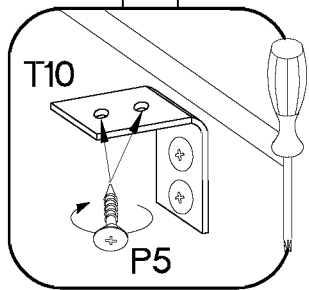

84-200-...
ADANA
Zeile 200
APL

VARIANT 1

VARIANT 2

VARIANT 1

Colli	Spare Part	Dimension
Colli 6/6	KUH.20001	2200x600x38
	KUH.90215 x2	515x150x16
	KUH.90217	2199x150x16

1

±3.5x13mm		
	P5	F16
	8	4

2

±3.5x13mm		
	P5	F16
	12	6

4.0x35mm	3.5x13mm
	
R3	P5
2	8

VARIANT 2

Colli	Spare Part	Dimension
Colli 2/2	KUH.20116	1105x600x38
	KUH.90287	1176x150x16

Colli	Spare Part	Dimension
Colli 6/6	KUH.20001	2200x600x38
	KUH.90215 x2	515x150x16
	KUH.90217	2199x150x16

P5

4

F16

2

7

+4.0x35mm	+3.5x13mm
	
R3	12
4	8

10

±4.0x25mm
R
2

V 1

±4.0x25mm
R
6

V 2

±4.0x25mm
R
10

V 3