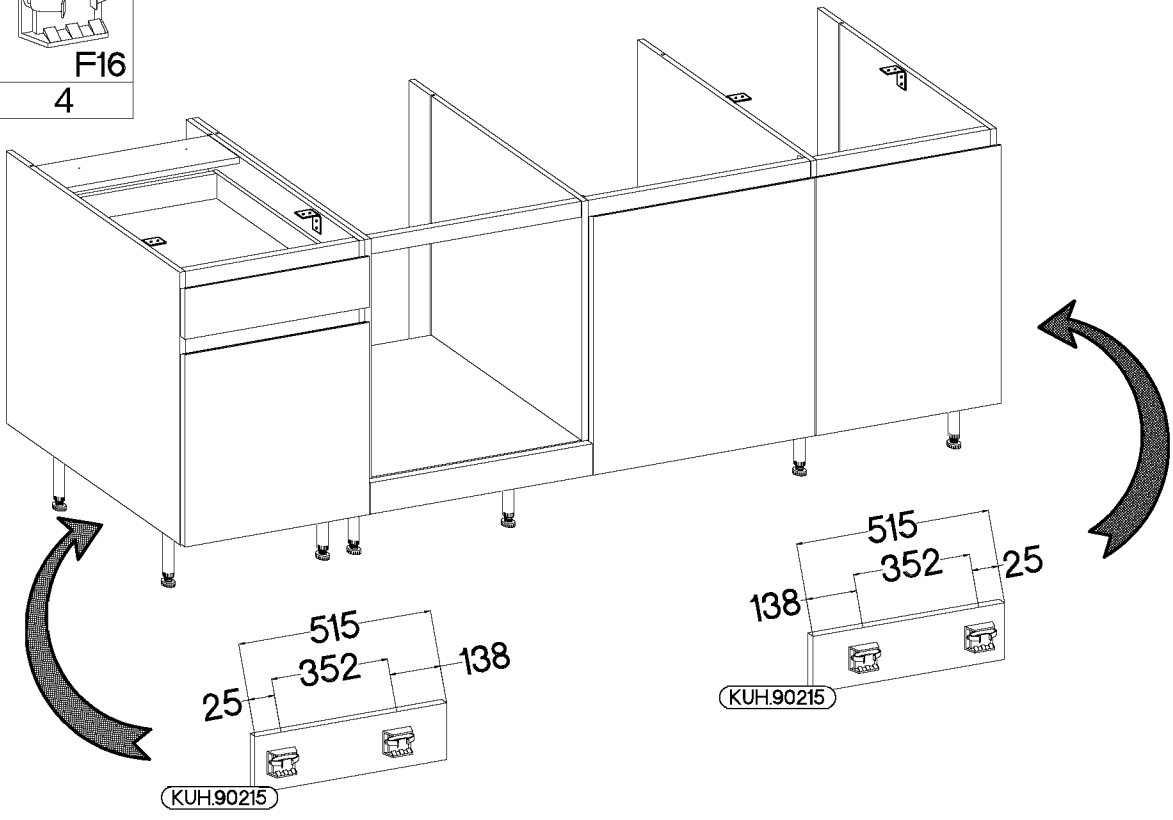

84-200-...
ADANA
Zeile 200
APL

VARIANT 1

VARIANT 2

VARIANT 1

Colli	Spare Part	Dimension
Colli 6/6	KUH.20001	2200x600x38
	KUH.90215 x2	515x150x16
	KUH.90217	2199x150x16

1

±3.5x13mm		
	P5	F16
	8	4

2

±3.5x13mm		
	P5	F16
	12	6

4.0x35mm	3.5x13mm
	
R3	P5
2	8

VARIANT 2

Colli	Spare Part	Dimension
Colli 2/2	KUH.20116	1105x600x38
	KUH.90287	1176x150x16

Colli	Spare Part	Dimension
Colli 6/6	KUH.20001	2200x600x38
	KUH.90215 x2	515x150x16
	KUH.90217	2199x150x16

V 1

±4.0x25mm
R
6

V 2

±4.0x25mm
R
10

V 3