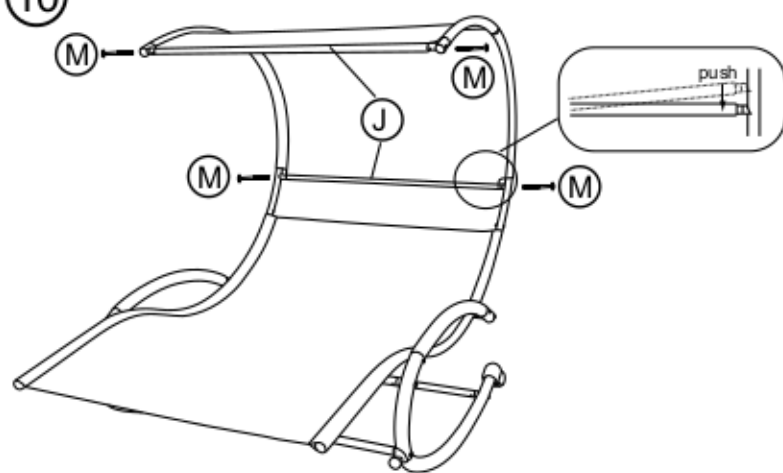

8

9

10

11

Attention!

Put pillow indoor when rainy day.